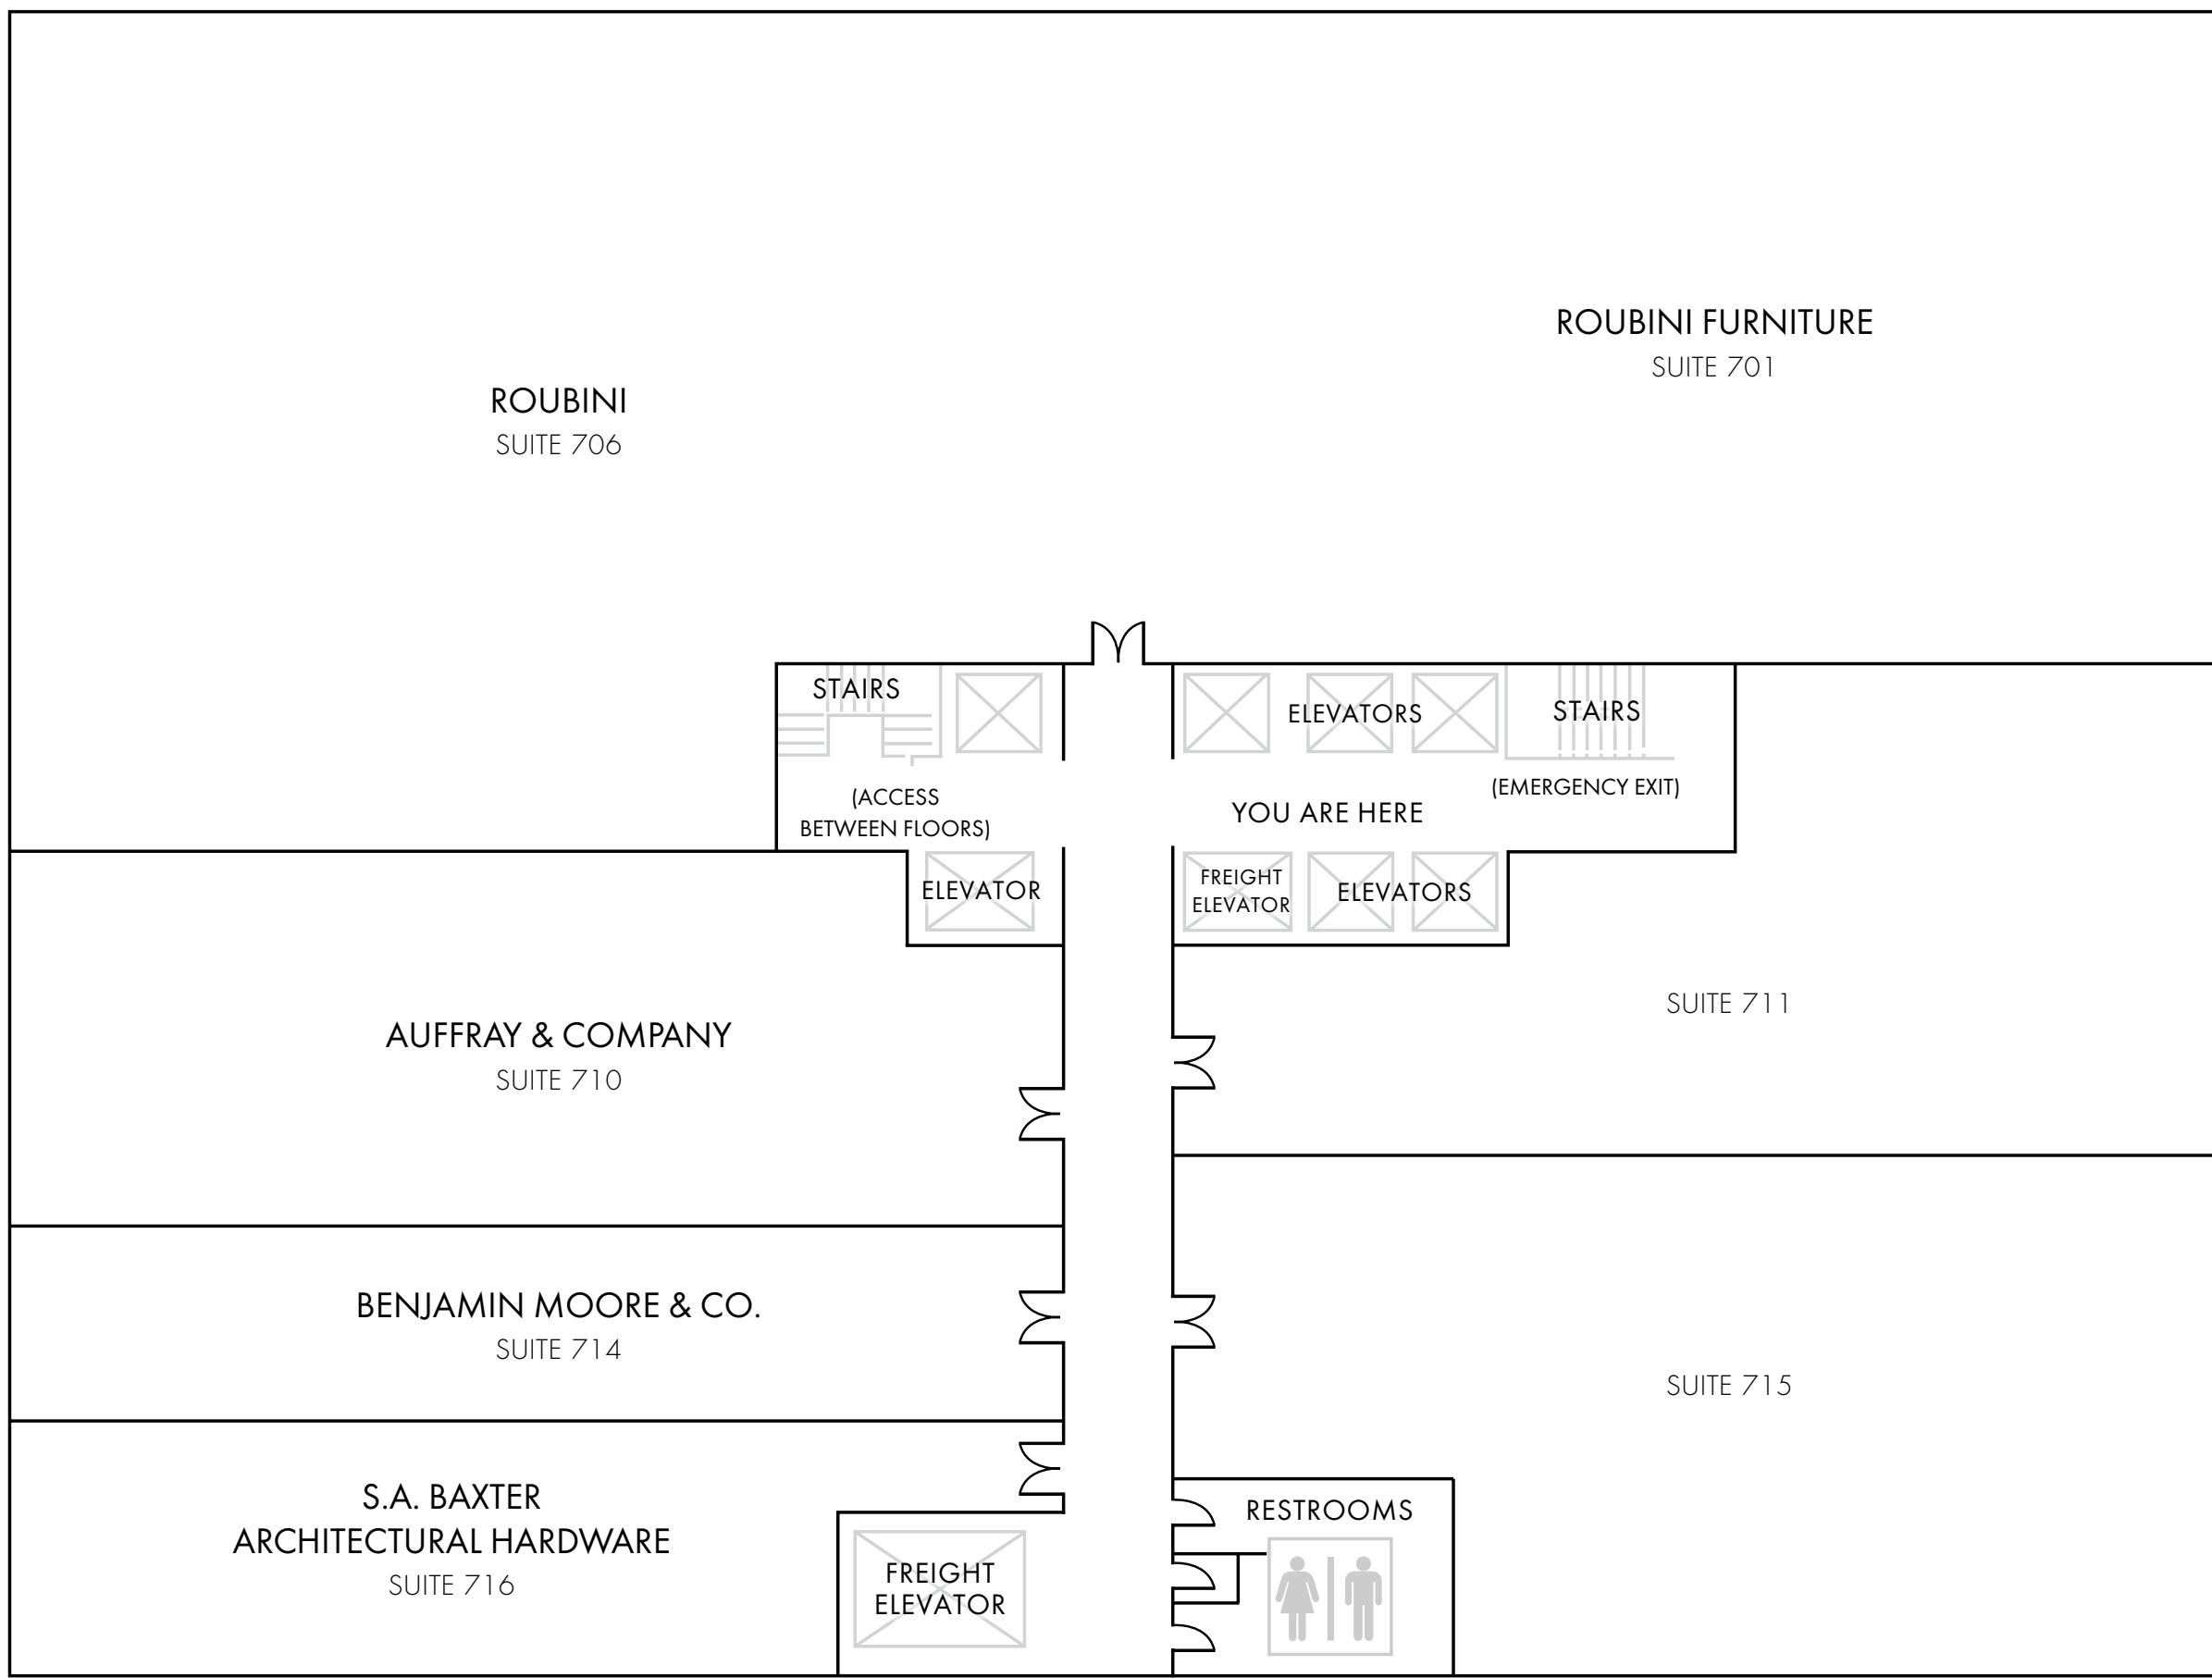

New York Design Center®

NY
DC®
200 LEX
NYDC.COM

7

IN CASE OF FIRE USE STAIRS UNLESS OTHERWISE INSTRUCTED.
NO SMOKING IN ELEVATORS UNDER PENALTY OF LAW.